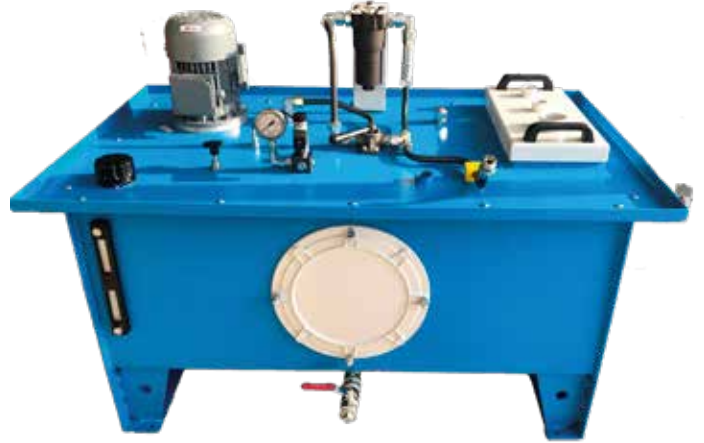

HİDROLİK PROJELERİMİZ